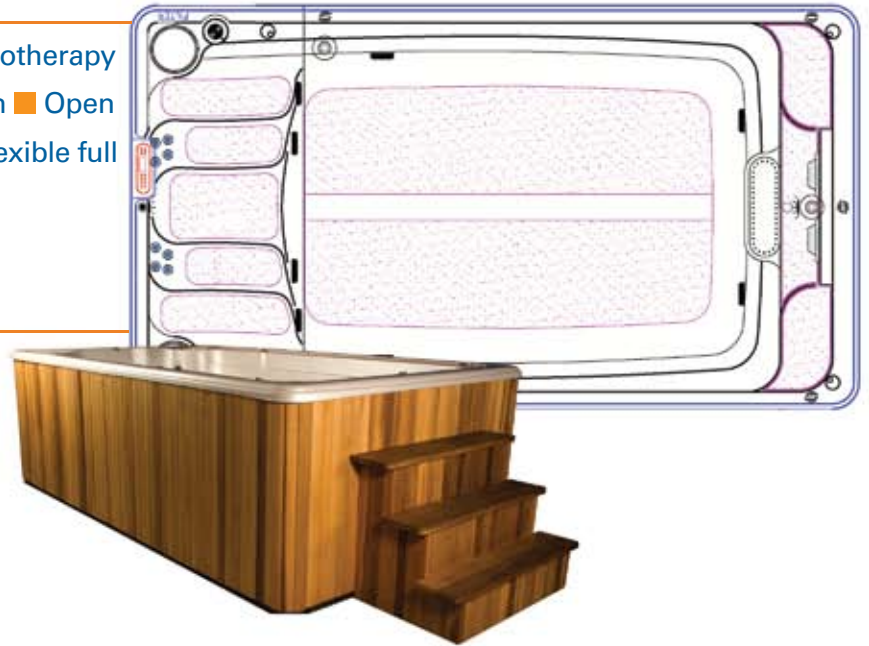

Introducing the

World's First Self-Cleaning Swim Spa

HYDROPOOL
swim spas

the perfect pool.
the perfect swim.

- Fits any backyard
- Simple to install
- Easy to maintain
- Swim at your own pace without turning
- No-impact resistance training
- Therapeutic Versa Massage seats

Key Benefits:

- Self Cleaning System
- No-impact physiotherapy
- Patented Wide-Nozzle Swim Flow System
- Open tank design for unimpeded swimming
- Flexible full body aquatic workout

HYDROPOOL *aquatainer* **iX**

Size 168" x 93" x 53"
(424 cm x 236 cm x 135 cm)

- Perfect for high performance athletes
- 2 hydrotherapy seats
- Space efficient swim tank
- LED lighting

HYDROPOOL *aquatainer* **fX**

Size 220" x 93" x 53"
(558.8 cm x 236 cm x 135 cm)

- Perfect for families with high performance athletes
- 4 enhanced hydrotherapy seats including a lounger
- Enlarged swim tank
- Deluxe LED lighting
- 2 waterfall neck pillows

the perfect pool. the perfect swim.