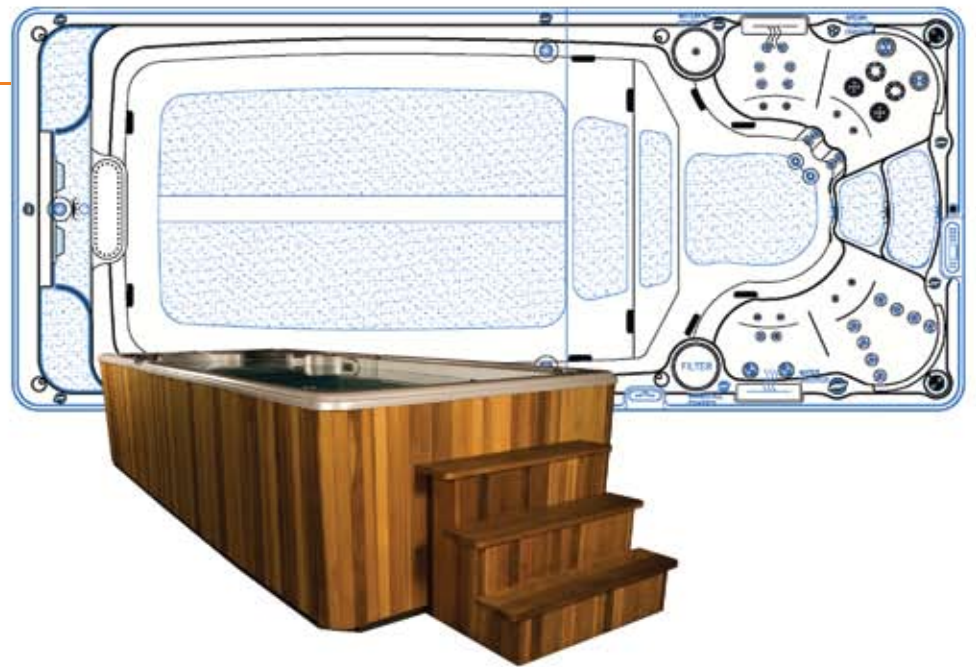

Size 168" x 93" x 53"
(424 cm x 236 cm x 135 cm)

- Perfect for high performance athletes
- 2 hydrotherapy seats
- Space efficient swim tank
- LED lighting

HYDROPOOL *aquatainer* **fX**

Size 220" x 93" x 53"
(558.8 cm x 236 cm x 135 cm)

- Perfect for families with high performance athletes
- 4 enhanced hydrotherapy seats including a lounger
- Enlarged swim tank
- Deluxe LED lighting
- 2 waterfall neck pillows

the perfect pool. the perfect swim.